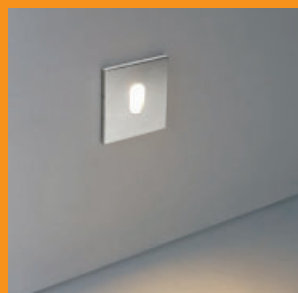

ELDA 67
ELLIPSE