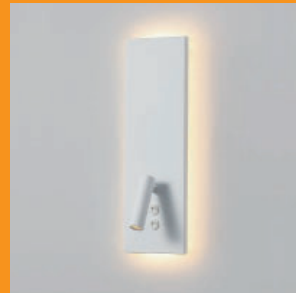

PARIS 56
WAND- & LESELEUCHTE

MALTON 56
UP & DOWNLIGHT

AVERSA 57
ON THE SIDE

AVERSA 57
IN THE MIDDLE

ANZIO 57
SCHWARZ & WEISS

TELEDO 58
WEISS & GRAU

CHESTER 59
HORIZONTAL

CHESTER 59
VERTIKAL