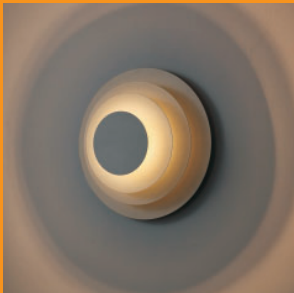

PARIS 56
WAND- & LESELEUCHTE

MALTON 56
UP & DOWNLIGHT

AVERSA 57
ON THE SIDE

AVERSA 57
IN THE MIDDLE

ANZIO 57
SCHWARZ & WEISS

TELEDO 58
WEISS & GRAU

CHESTER 59
HORIZONTAL

CHESTER 59
VERTIKAL